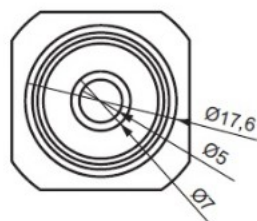

## Description:

Click Button Panel Connector, Grey PC, Male,  $\varnothing 20,5 \times 20,5$ mm, No Screws. To be fixed W/Screw or by Glue, Max Pull Out Load, 5 Kg.pr. Clip, 10mm Panel Distance,  $\varnothing 5$ mm Screw Hole

## Item number:

11.05.818-5

Units	Box	Carton	HS Code	Barcode
Pcs.	1	5000	3926909790	
				5704866484398

Male