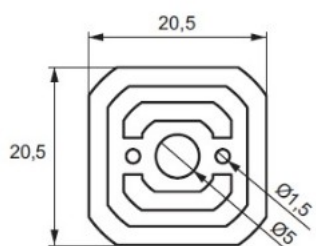

## Description:

Click Button Panel Connector, Grey PC, Male,  $\varnothing 20,5 \times 20,5$ mm, No Screws. To be fixed W/Screw or by Glue, Max Pull Out Load, 5 Kg.pr. Clip, 10mm Panel Distance,  $\varnothing 5$ mm Screw Hole

## Item number:

11.05.818-5

Units	Box	Carton	HS Code	Barcode
Pcs.	1	5000	3926909790	
				5704866484398

Male