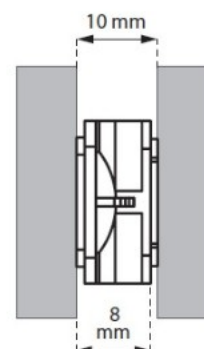

## Description:

Click Button Panel Connector, Grey PC, Male,  $\varnothing 20,5 \times 20,5$ mm, No Screws. To be fixed W/Screw or by Glue, Max Pull Out Load, 5 Kg.pr. Clip, 10mm Panel Distance,  $\varnothing 5$ mm Screw Hole

## Item number:

11.05.818-5

Units	Box	Carton	HS Code	Barcode
Pcs.	1	5000	3926909790	
				5704866484398

Male