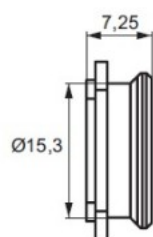

## Description:

Click Button Panel Connector, Grey PC, Male,  $\varnothing 20,5 \times 20,5$ mm, No Screws. To be fixed W/Screw or by Glue, Max Pull Out Load, 5 Kg.pr. Clip, 10mm Panel Distance,  $\varnothing 5$ mm Screw Hole

## Item number:

11.05.818-5

Units	Box	Carton	HS Code	Barcode
Pcs.	1	5000	3926909790	
				5704866484398

Male